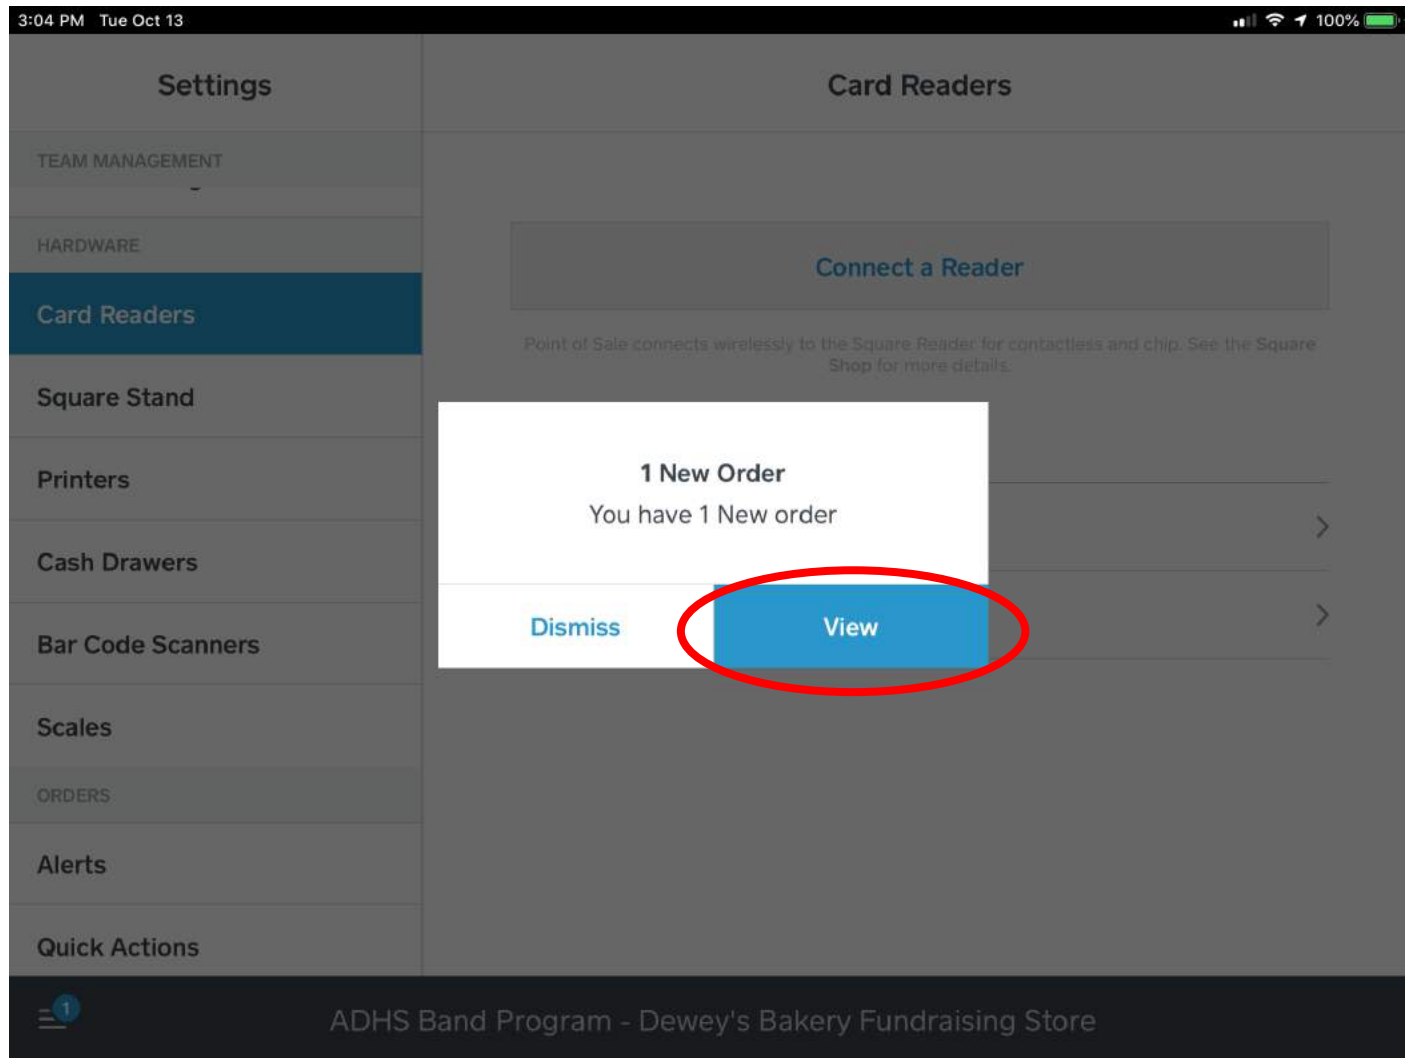

Placing an Online Order for Curbside Delivery

- This alert will appear on your iPad when an order is submitted online
- Clicking “View” will allow you to see the order and mark its status accordingly
- Dismissing the order DOES NOT delete it...it will allow you to just view it by going to “Triple Bars” then “Orders” (see below)