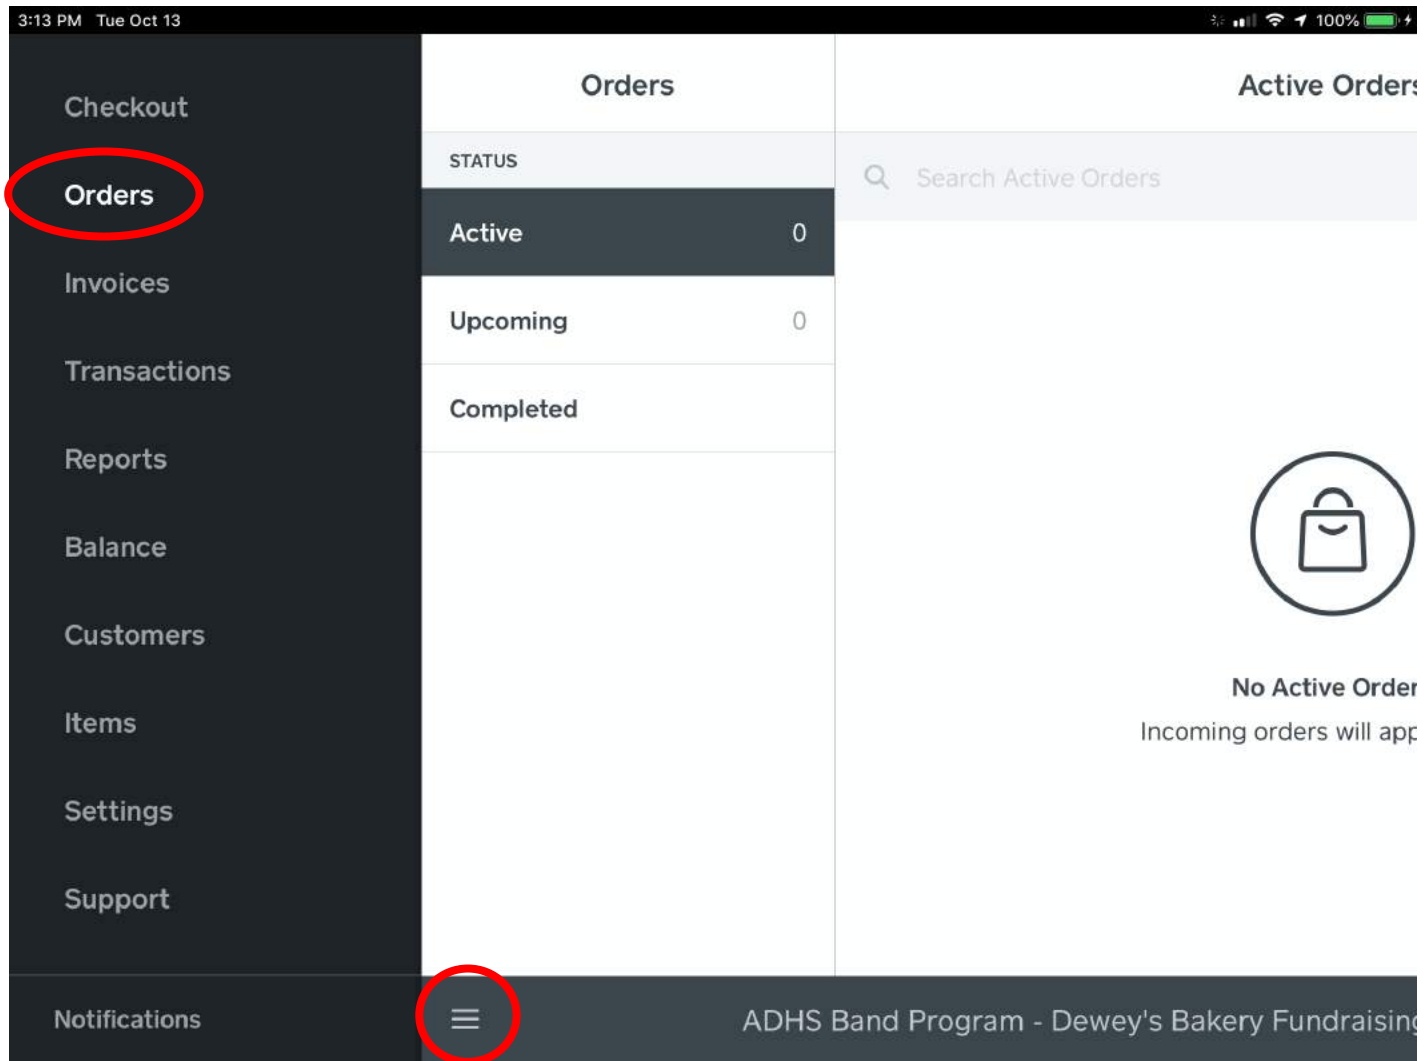

Pickup Instructions
To pick up your order, call +13364076065 when you are outside the pickup location.

Billing Information
...4004 — American Express
27103
US
bs@deweys.com
3364076065

Order Summary

ITEM DESC	QUANTITY	TOTAL
Oatmeal Cookies Variation: Oatmeal Sandwich - single SKU: 76302700063	1	\$2.99

Placing an Online Order for Curbside Delivery

- This alert will appear on your iPad when an order is submitted online
- Clicking “View” will allow you to see the order and mark its status accordingly
- Dismissing the order DOES NOT delete it...it will allow you to just view it by going to “Triple Bars” then “Orders” (see below)

Placing an Online Order for Curbside Delivery

Placing an Online Order for Curbside Delivery

The screenshot shows a mobile application interface for managing orders. At the top, the status bar displays '3:04 PM Tue Oct 13' and '100%' battery. The interface is split into two main sections: 'Orders' on the left and 'Active Orders' on the right.