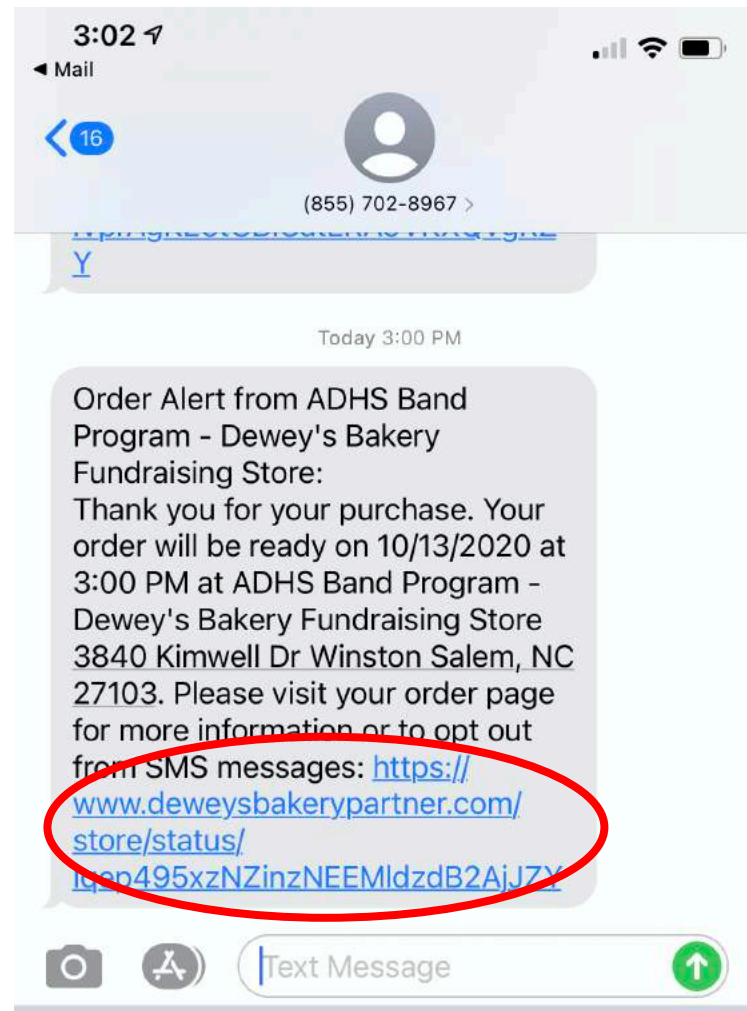

Placing an Online Order for Curbside Delivery

- Example of text of order sent to customer
- Clicking the link will take the customer to a webpage that will provide updates on the status of their order