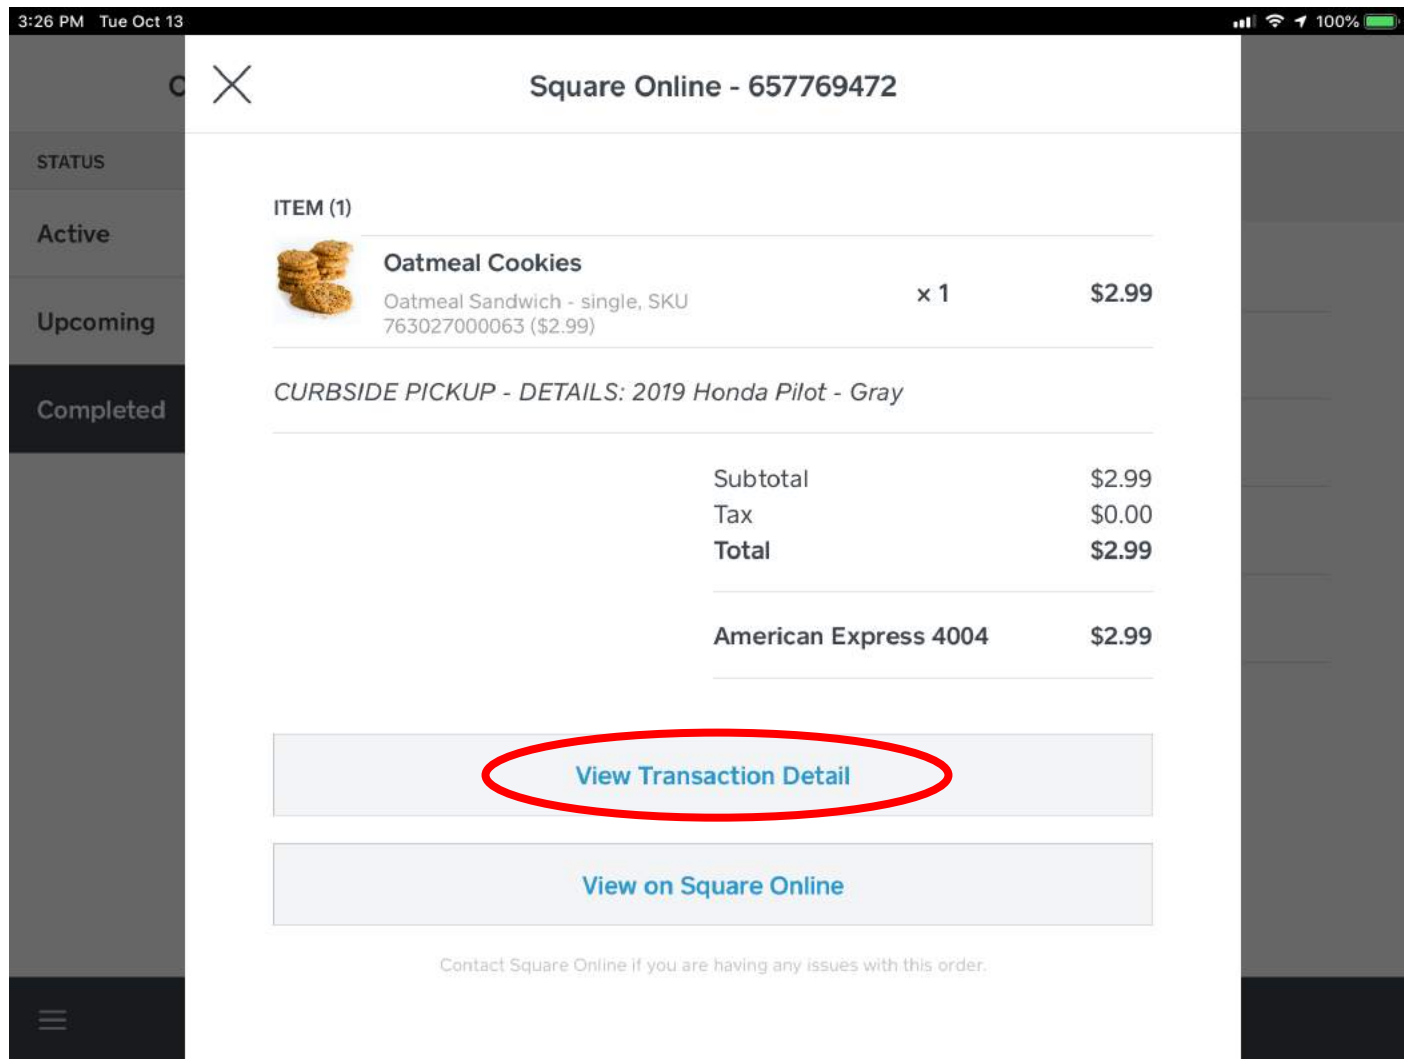

Placing an Online Order for Curbside Delivery

- Adjustments can be made by Viewing the Transaction Detail