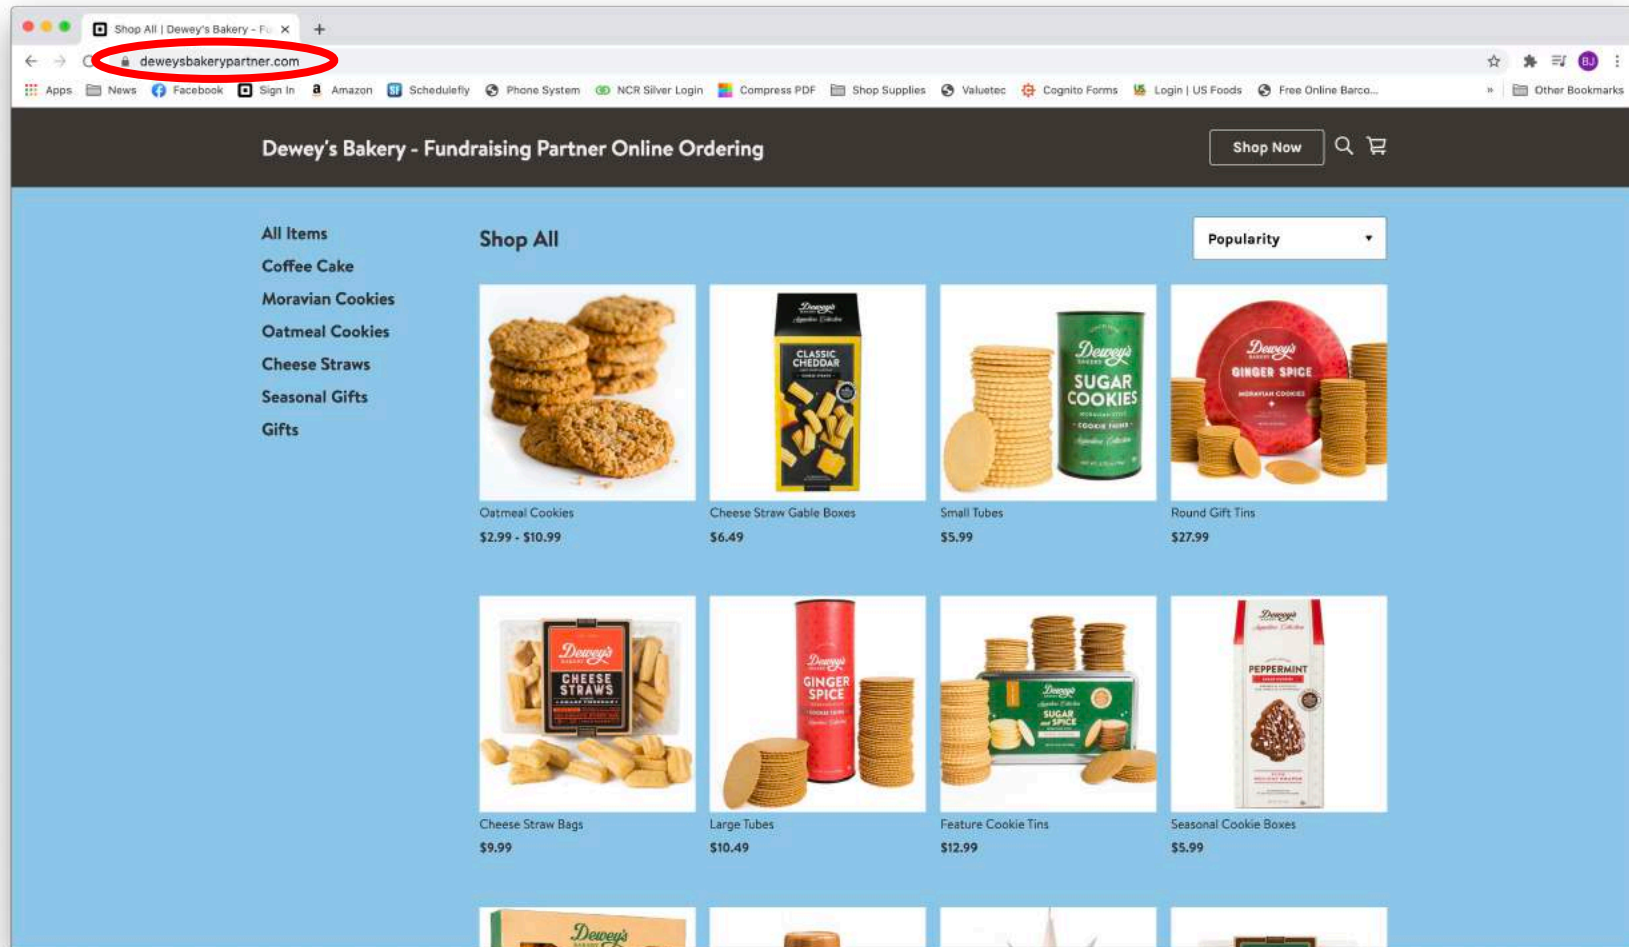

Placing an Online Order for Curbside Delivery

- www.deweysbakerypartner.com

Placing an Online Order for Curbside Delivery

- Categories of Items
- Sort Options

Placing an Online Order for Curbside Delivery

- Clicking on an item will bring up a webpage that features the specific item
- Dropping down the option box will provide options for purchasing this item
- Select Quantity, Add to Cart

Placing an Online Order for Curbside Delivery